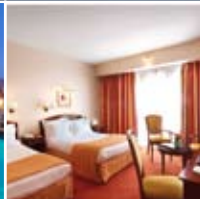

# Chambres & suites

La décoration dans un style traditionnel et méditerranéen confère aux 128 chambres et suites une élégance et une distinction rares que soulignent certains balcons ou terrasses privées.

Located in Nice downtown, at 400m from the sea, let you immerse in the elegant Mediterranean style, combining comfort and materials harmony. Decoration in a traditional Mediterranean style gives to our 128 rooms and suites a rare elegance and distinction, especially those with private balconies or terraces.

*On the top floor : relaxation and escape in luxury and comfort. Outdoor swimming pool and heated Jacuzzi, restaurant, bar, with an exceptional panoramic view over the sea and hills around Nice. Our private beach welcomes you next to the Splendid in a warm and relaxing atmosphere to admire the sea.*